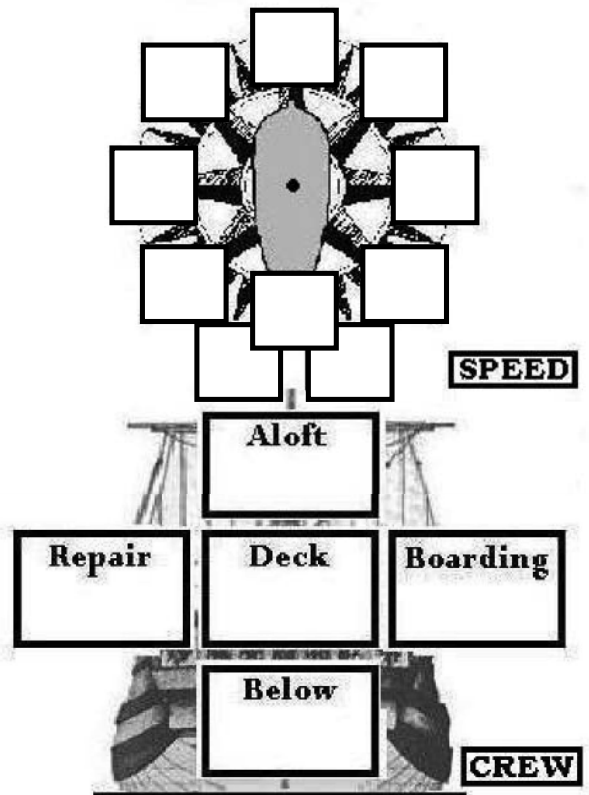

Officers:
Marines:

Abilities:

Equipment:

Nationality and Variant Information:

Cargo Capacity:
Cargo:

Fleet Points:

NOTES

**LOG ALL MOVEMENT
ON THE INSIDE OF THE SHEET**

SailpowerGame.com

<i>The Ship</i>							
Owner:	/	/	/	/	/	/	DRAFT
HULL Bow Fore Main Mizzen	/	/	/	/	/	/	TURN DL.
Speed Full/45/90/135/Tack/180	/	/	/	/	/	/	
DECK Below 1 Below 2 Below 3 Bow Stern	/	/	/	/	/	/	
CREW/SAIL	/	/	/	/	/	/	

^^ FOLD ON LINE ^^

© copyright 2011 Brian Carnes

ALL RIGHTS RESERVED

Permission to copy for personal gaming use granted

^^ FOLD ON LINE ^^

SAILPOWER
Fun Scale Combat in the Age of Sail