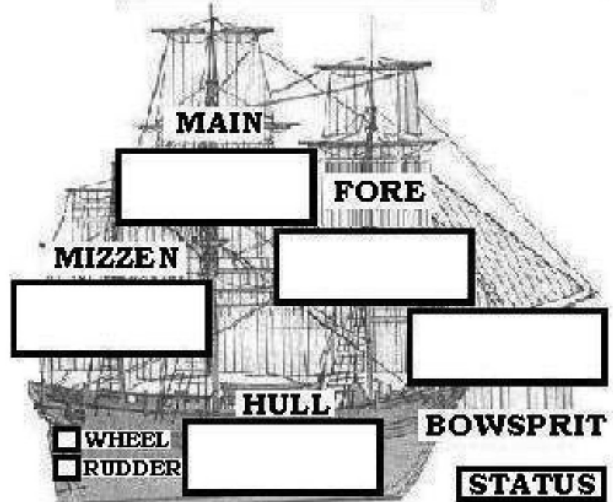

Officers:
Marines:

Abilities:

Equipment:

Nationality and Variant Information:

Cargo Capacity:
Cargo:

Fleet Points:

NOTES

**LOG ALL MOVEMENT
ON THE INSIDE OF THE SHEET**

SailpowerGame.com

<i>The Ship</i>							
Owner:	/	/	/	/	/	/	DRAFT
HULL Bow Fore Main Mizzen	/	/	/	/	/	/	TURN DL.
Speed Full/45/90/135/Tack/180	/	/	/	/	/	/	
DECK Below 1 Below 2 Below 3 Bow Stern	/	/	/	/	/	/	
CREW/SAIL	/	/	/	/	/	/	

^^ FOLD ON LINE ^^

© copyright 2011 Brian Carnes

ALL RIGHTS RESERVED

Permission to copy for personal gaming use granted

^^ FOLD ON LINE ^^

SAILPOWER
Fun Scale Combat in the Age of Sail