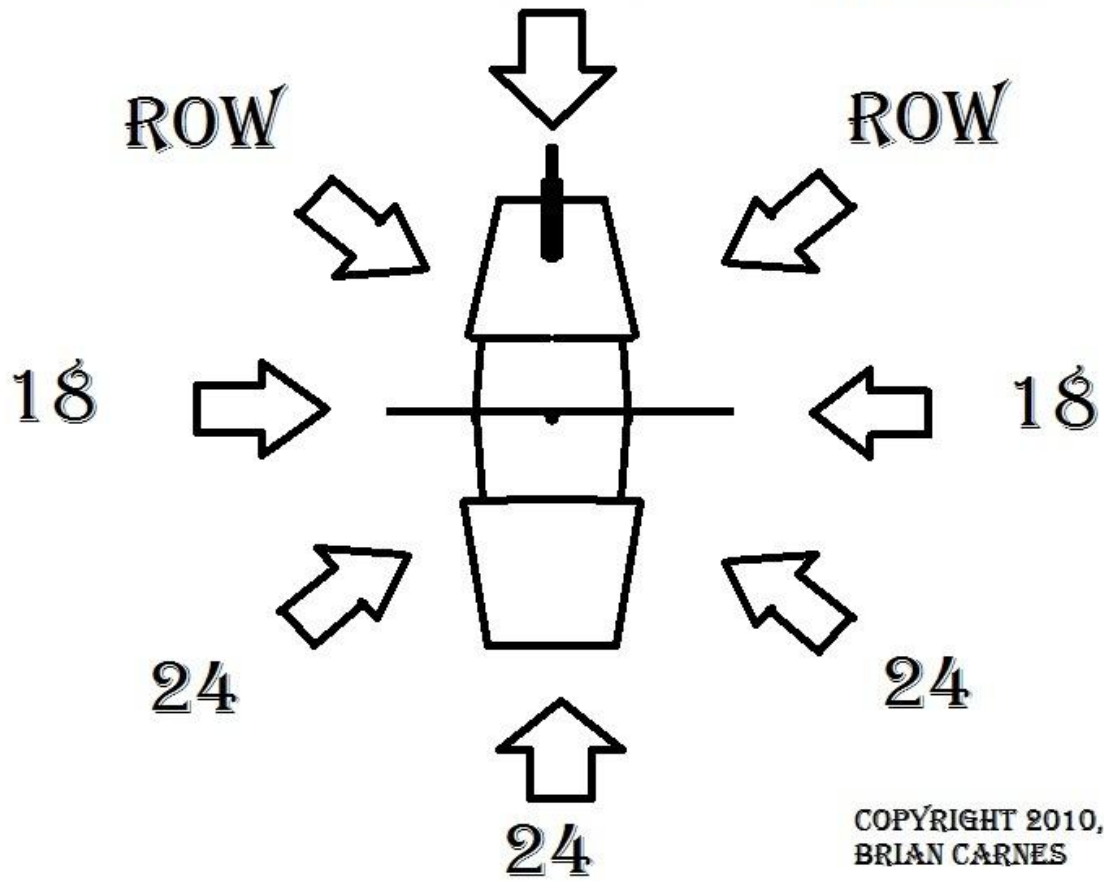

COGS OF VALOR
SPEED QUICK REFERENCE

ROW

ROW SPEED= 1 PER 2
CREW, MAX 12

COPYRIGHT 2010,
BRIAN CARNES