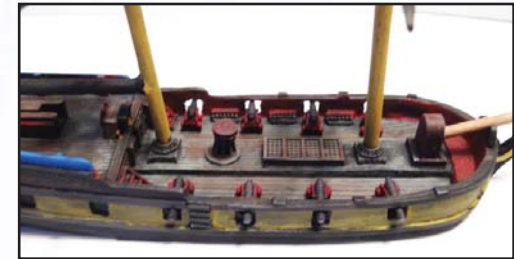

# 12 GUN BRIG

Optional flag: cut from paper.  
Secure with white glue.  
Curl with scissors.

Our first version of the 12 gun brig included gun port lids. However, these proved to be a fragile detail that breaks off and impacts the appearance of the model. We have chosen to omit them from the second version. The original kit lids are available through special order from Sea Dog Game Studios.

This ship can be upgraded with up to 12 rail swivel guns (not included/available by special order). These mount on the raised points between the guns and on the quarterdeck stanchions.