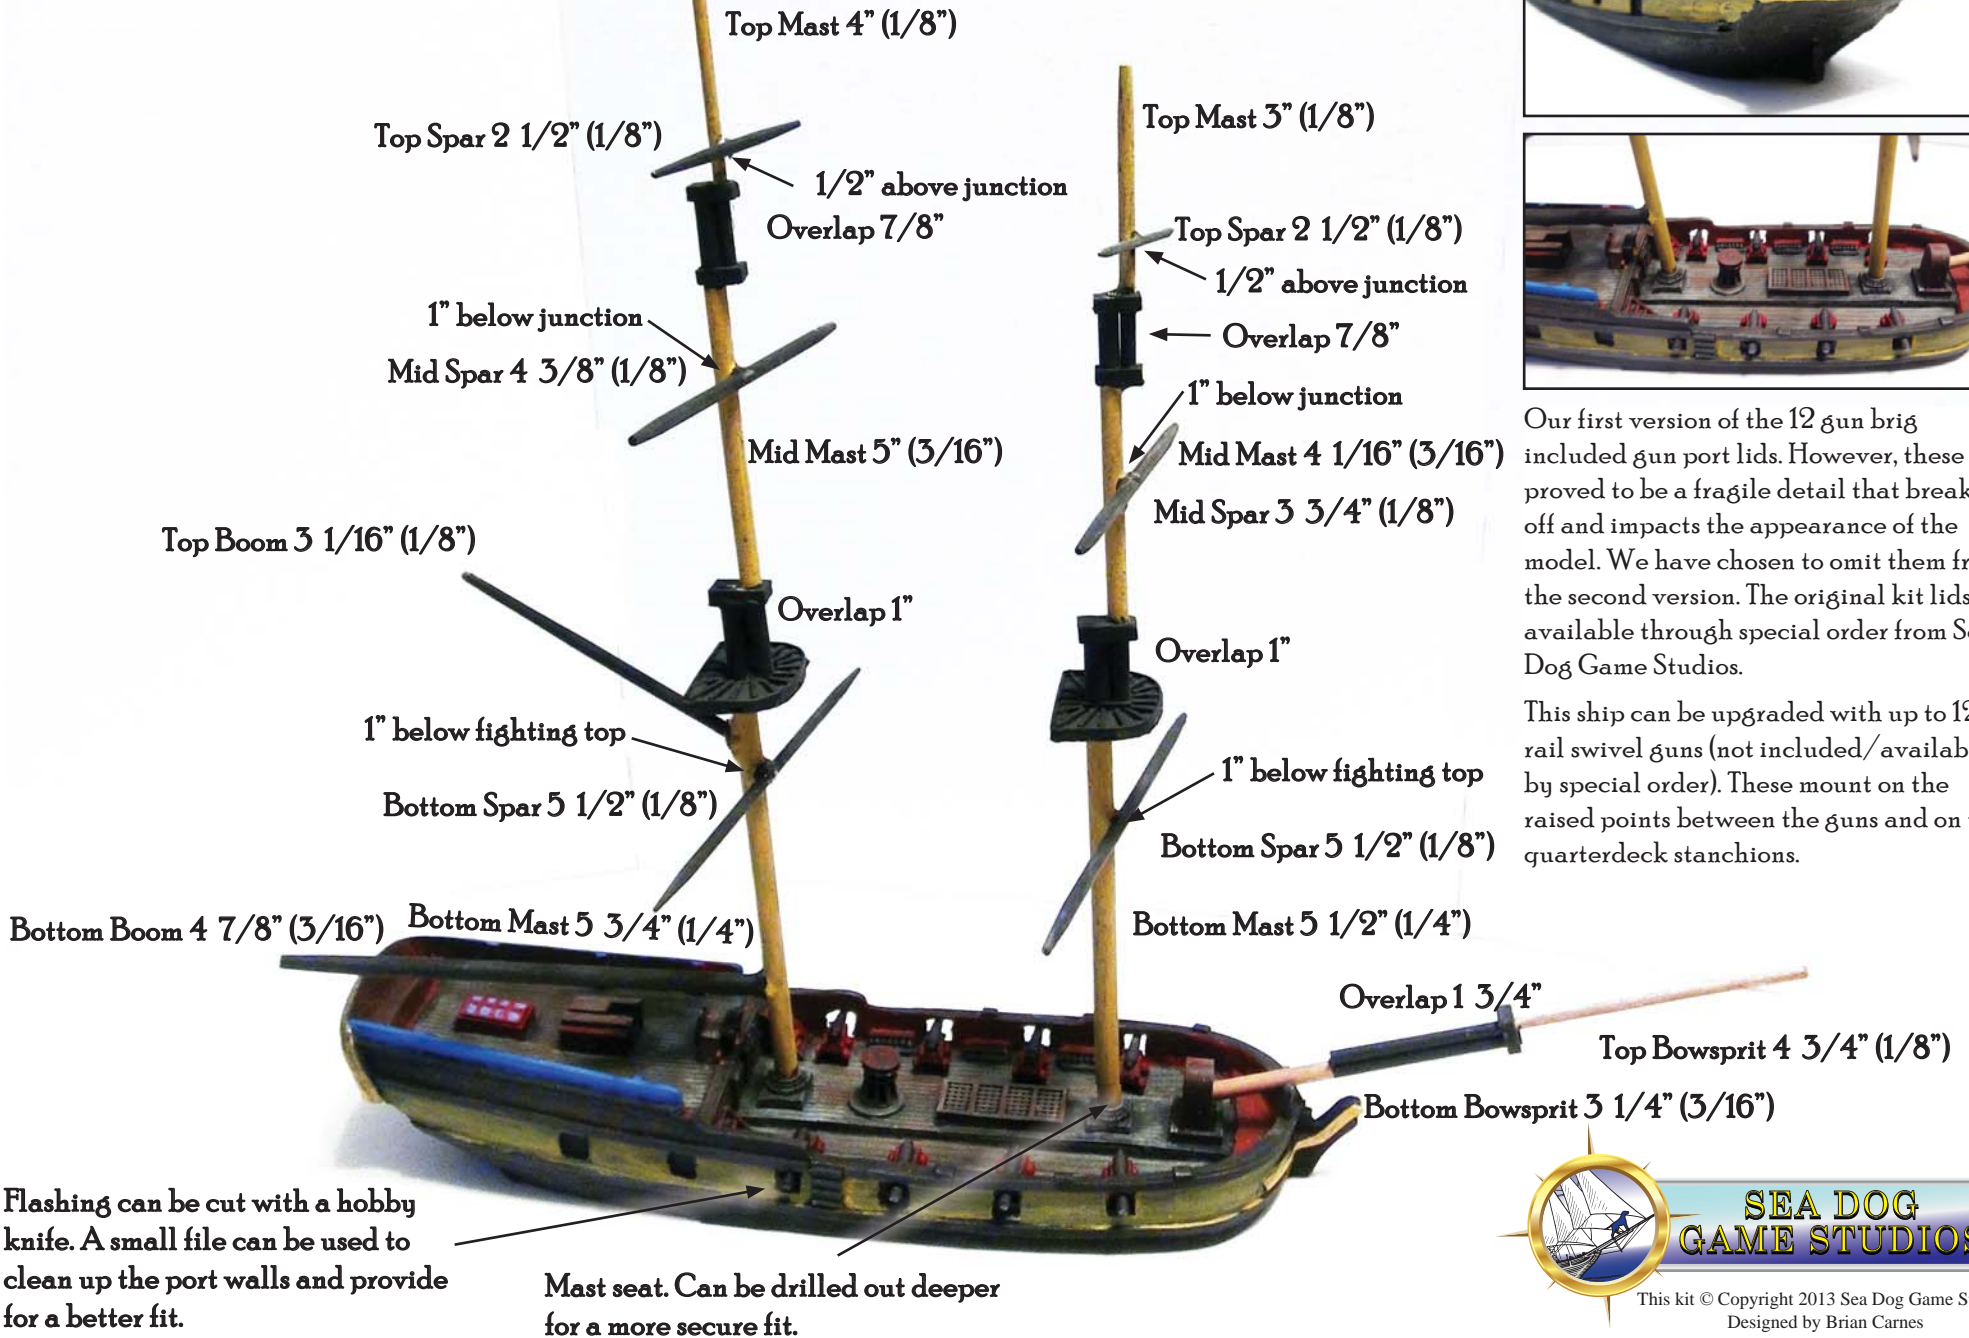

# 12 GUN BRIG

Optional flag: cut from paper.  
Secure with white glue.  
Curl with scissors.

Our first version of the 12 gun brig included gun port lids. However, these proved to be a fragile detail that breaks off and impacts the appearance of the model. We have chosen to omit them from the second version. The original kit lids are available through special order from Sea Dog Game Studios.

This ship can be upgraded with up to 12 rail swivel guns (not included/available by special order). These mount on the raised points between the guns and on the quarterdeck stanchions.